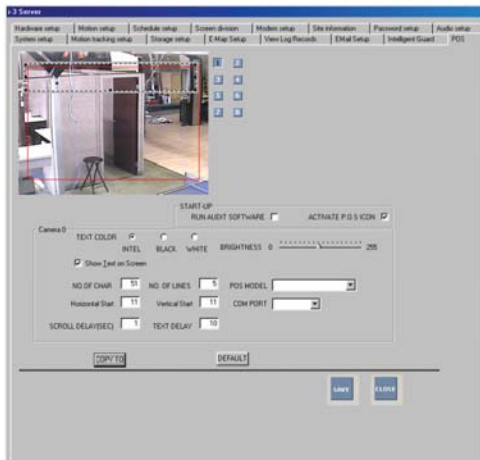

SRX PRO Lite

The ProLite compact DVMS provides a complete turnkey solution to your data management needs. The intelligence of this series supports multiple functions and is available in a variety of configurations. Available with 10 or 16 channels of video and 120 fps recording and full loop out, this Compact Wallmount system is ideal for small and medium sized business and retail applications.

SRX PRO UltraLite

Using MJPEG compression technology, this entry-level system produces high quality digital video that can be backed up to DVD-RW, USB drive, or even accessed and downloaded over a local area network (LAN) for remote viewing and playback. Supporting a maximum of 16 channels video, each channel can be compressed independently, allowing you to individually control each camera. The series is also upgradeable to 1-channel of POS for small retail applications.

ANNEXUS Megapixel

The i³ development team is launching a revolutionary network camera, the Ax301 D2M Network Color Dome!

This two (2) megapixel camera with vandal resistant (1000 kg) and waterproof (IP67) features belongs to our arsenal of Network Video Recording (NVR) iP-Pro solutions. The Ax301D2M captures high resolution images at 1600x1200 pixels and permits dual stream video in various resolutions. The Ax301D2M also offers 2-way audio and the convenience of power over Power Over Ethernet (PoE). At i³DVR, we believe in giving you more for less and making your technologies work for you!

Our cameras have been tested by experts who understand the rigorous conditions of your business. We wouldn't want it otherwise because we believe that partnering with the right people gives i³ DVR a technological advantage that helps build trusting relations.