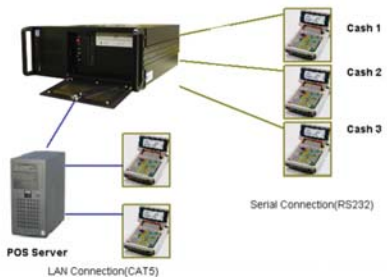

3-Axis Indoor
Dome Camera

The latest addition to i³DVR camera line is the Messo. The SDF445PRO comes with Lumii (lux inimum) Technology. This has enabled the camera to increase TV lines improving resolution and lower the lux to see better at low light condition. Video is now much more distinctive as common noise is dramatically reduced with higher sensitivity.

The SDF445PRO is an indoor dome camera. The SDF445PRO camera is a high-end digital state-of-the-art color camera with 560 TVL of resolution. The SDF445PRO incorporates Sony CCD Chip technology and is a cost effective and reliable solution to your surveillance and security needs. The SDF445PRO is a great introduction camera and cost effective.