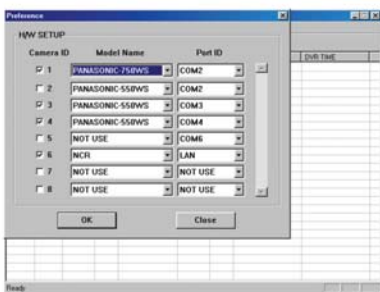

3-Axis Indoor
Dome Camera

The latest addition to i³DVR camera line is the Messo. The SDF445PRO comes with Lumii (lux inimum) Technology. This has enabled the camera to increase TV lines improving resolution and lower the lux to see better at low light condition. Video is now much more distinctive as common noise is dramatically reduced with higher sensitivity.

The SDF445PRO is an indoor dome camera. The SDF445PRO camera is a high-end digital state-of-the-art color camera with 560 TVL of resolution. The SDF445PRO incorporates Sony CCD Chip technology and is a cost effective and reliable solution to your surveillance and security needs. The SDF445PRO is a great introduction camera and cost effective.